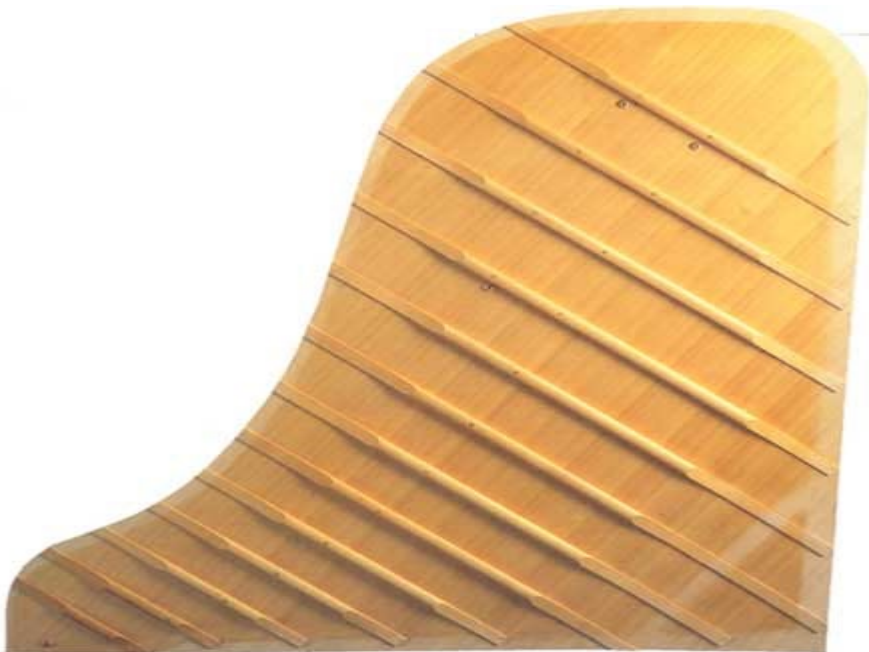

STRAUSBURG

German Wide Tail Design

German World Class Quality

SOUNDBOARDS

Strausburg soundboards and ribs are made with the finest grade A white Sitka spruce from Alaska, seasoned and crowned to ensure superior tone and long sustain.